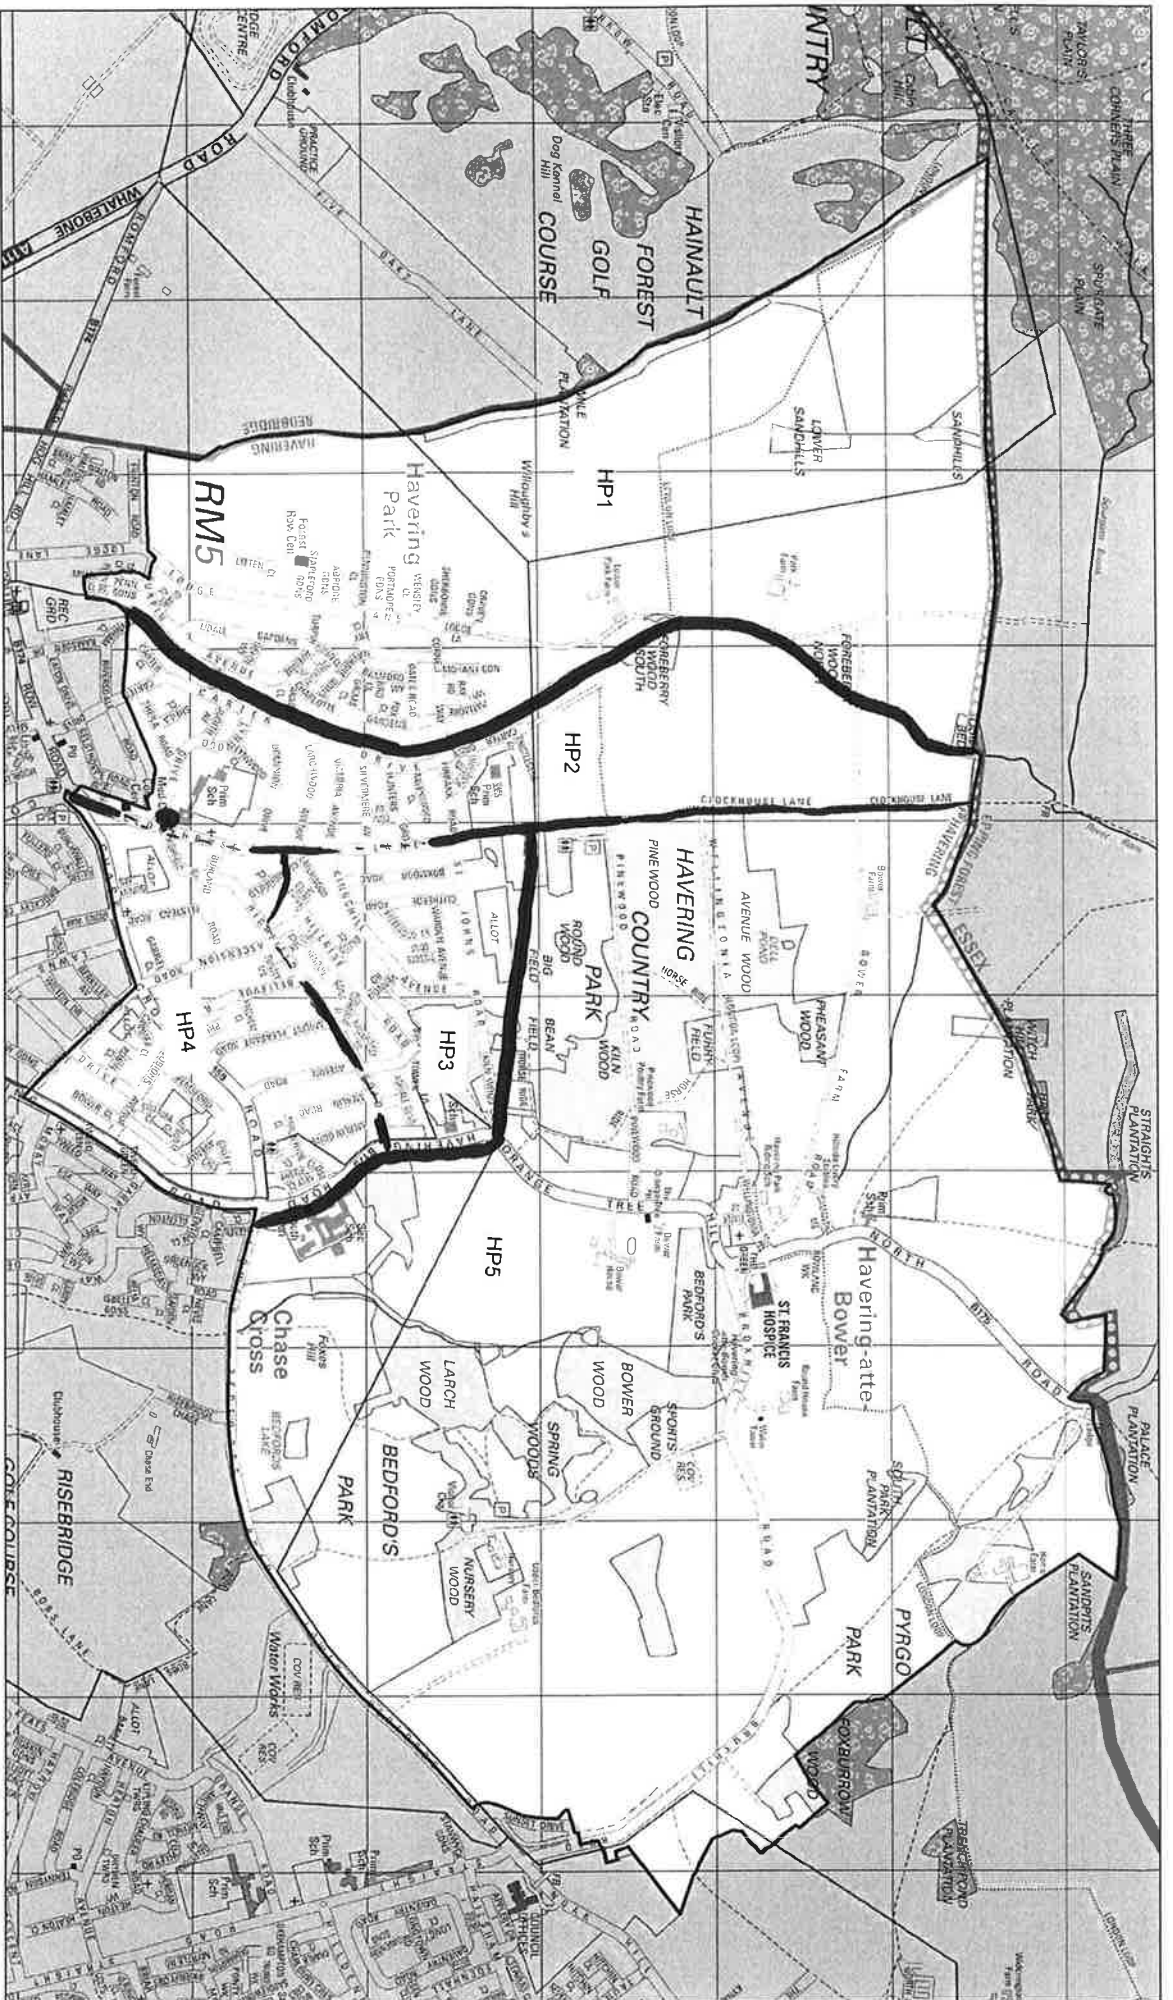

Havering Park

Map Reference: TQ5092
 Date: 12/01/2011

Scale @ A3 1:14000
 Scale
 0 150 300 450 600 750 m

Havering
 LONDON BOROUGH

London Borough of Havering
 Town Hall, Main Road
 Romford, RM1 3BD
 Tel: 01708 434343

Based upon the Ordnance Survey Mapping with the permission of the Controller of Her Majesty's Stationery Office. Crown copyright and may lead to prosecution or civil proceedings London Borough of Havering 100024327 2011 DIGITAL MAP DATA (C) COLLINS BARTHOLOMEW LTD(2011)

Havering Park

Map Reference: TQ5092
Date: 12/01/2011

Scale @ A3 1:14000

Havering
LONDON BOROUGH

London Borough of Havering
Town Hall, Main Road
Romford, RM1 3BD
Tel: 01708 434343

Based upon the Ordnance Survey Mapping with the permission of the Controller of Her Majesty's Stationery Office. Crown © copyright. Unauthorised reproduction infringes London Borough of Havering 100024327 2011 DIGITAL MAP DATA © COLLINS BARTHOLOMEW LTD(2011)